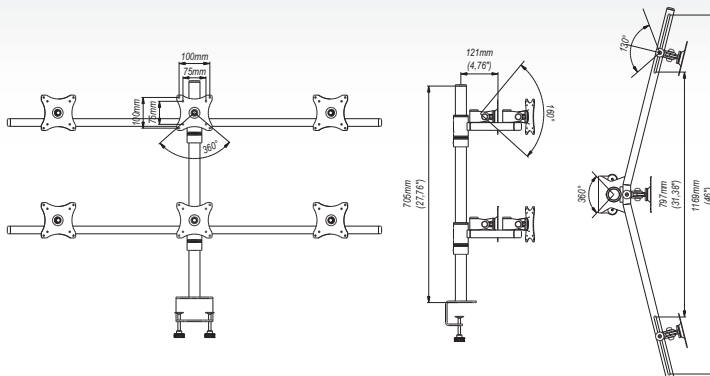

SV15 ■ Hexa-LCD Desk Mount 14"-22"

Features

- 1 MOUNTING OPTION
2 fixture types included
- 2 ERGONOMIC AND COMFORTABLE
parabolic layout of displays
- 3 UNIVERSAL
standard VESA 75x75, 100x100

Technical Data

75x75 mm
100x100 mm

14"-22"

130°

min. 75x75 mm
max. 100x100 mm

60 Kg

160°

360°

Accessories

Series GDA

Series SVA

Trade Information

Index	Colour	Package	EAN
SV15c-B	■	■	5908252960705
SV15s-B	■	■	5908252960712

Package Dimensions [mm] (H x W x D)	1300x210x170
Weight [Kg]	11,5