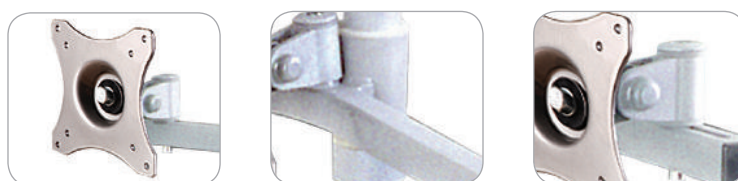

SV15 ■ Hexa-LCD Desk Mount 14"-22"

Features

- 1 MOUNTING OPTION
2 fixture types included
- 2 ERGONOMIC AND COMFORTABLE
parabolic layout of displays
- 3 UNIVERSAL
standard VESA 75x75, 100x100

Technical Data

75x75 mm
100x100 mm

14"-22"

130°

min. 75x75 mm
max. 100x100 mm

60 Kg

160°

360°

Accessories

Series GDA

Series SVA

Trade Information

Index	Colour	Package	EAN
SV15c-B	■	■	5908252960705
SV15s-B	■	■	5908252960712

Package Dimensions [mm] (H x W x D)	1300x210x170
Weight [Kg]	11,5